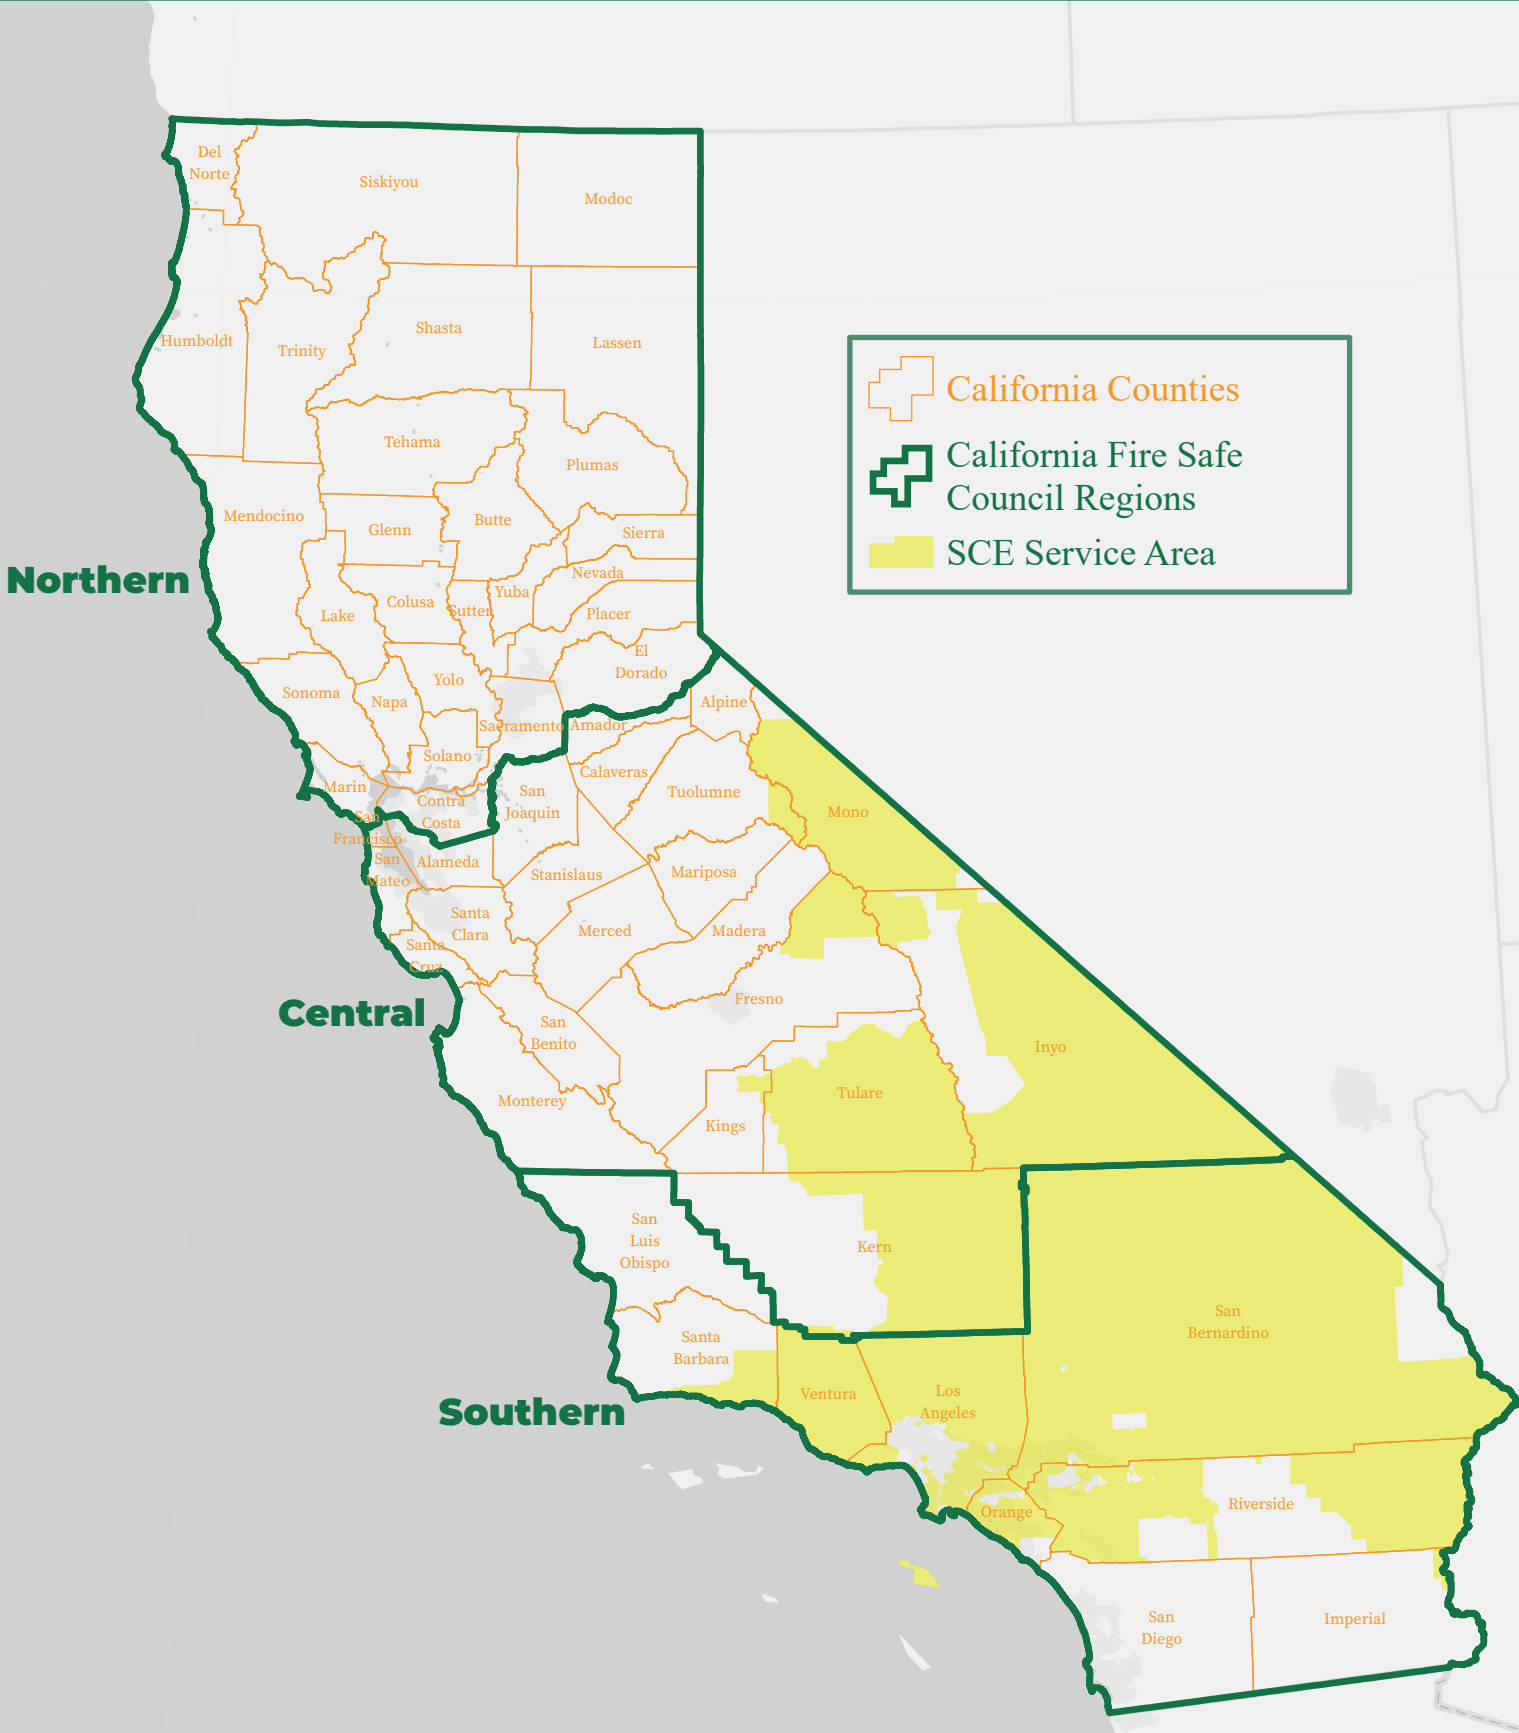

California Fire Safe Council

SCE Service Area

-  California Counties
-  California Fire Safe Council Regions
-  SCE Service Area

Northern

Central

Southern

200

Miles